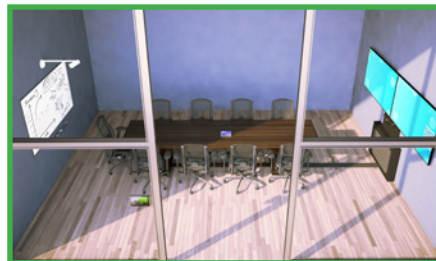

STEP 1

Pick your preferred platform

STEP 2

Choose between Velocity Classic and Velocity Signature

VELOCITY CLASSIC

Traditional meeting room solutions, available in single or dual display configurations

Single or dual HD display systems, optimized for Microsoft Teams or Zoom. Solutions are available in Microsoft Windows or Android configurations. Floor-to-wall technology enclosure minimizes construction.