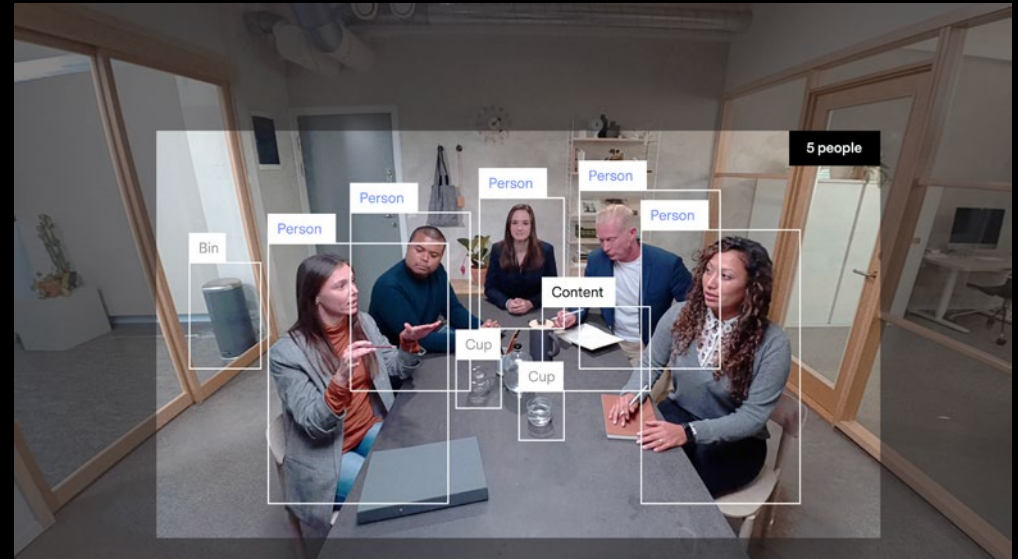

- 150° wide-angle video
- Embedded mic array
- AI features
- Analytics API

Everyone seen. Everyone heard. Anywhere.

IQ's 150° wide-angle lens and studio-quality embedded microphone array deliver an immersive video meeting experience, giving everyone a voice and a seat at the table.

USB-powered and compatible with any platform, IQ is perfect for small huddle rooms, medium size meeting rooms and open collaboration spaces.

Smarter video, better meetings.

A neural engine allows IQ to see, understand and respond to its environment in real time. With the Genius Framing feature, it can detect the people in its field of view and respond by automatically framing them.

IQ is designed to get even smarter over time with enhancements and new Genius feature releases.

What you see

What IQ sees

5

Advanced data. Better decisions.

IQ gives organizations crucial insights into how their meeting spaces are being used, with high-quality analytics data accessible via the Huddly InSights API.

With Huddly's unique single-lens, multi-stream functionality, IQ detects and counts the people in the room in real time. This analytics data can then be securely shared with management dashboards.

Learn more at huddly.com