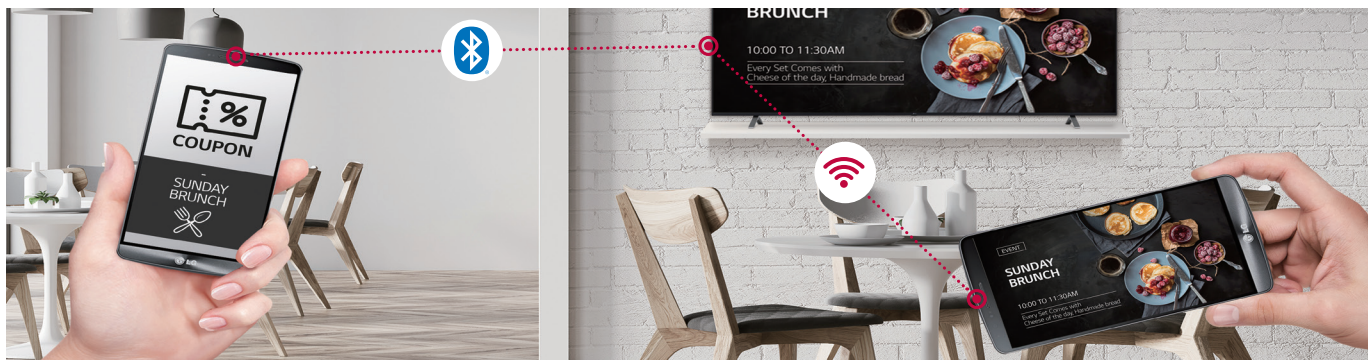

REAL-TIME PROMOTION

With Beacon and Bluetooth® Low Energy (BLE), shop managers can provide coupons and information in real-time.

CONTENT SHARING

Content Mirroring among devices is available on a same Wi-Fi network.