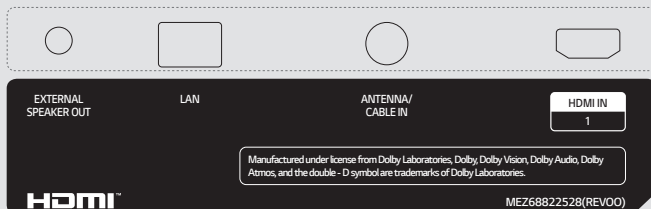

CONNECTIVITY

86"

Rear