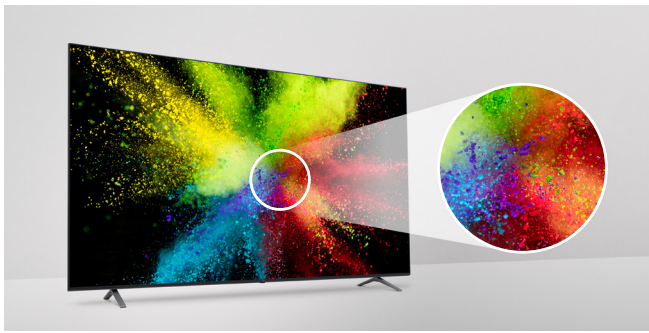

# LG Ultra HD TV Signage

 Superb Picture Quality with Ultra HD Resolution

 Attractive Design with Slim Depth

 Versatile Content Management with LG SuperSign CMS

 Embedded Content & Group Management

### UR640S Series

Available Sizes 86" / 75" / 65" / 55" / 50" / 43"

Screen Resolution 3,840 x 2,160 (UHD)

Operation Time 16 Hours / 7 Days

Brightness 86" / 75": 330 nits  
65" / 55" / 50": 400 nits  
43"v: 300 nits

## SUPERB PICTURE WITH ULTRA HD RESOLUTION

With the resolution that is 4 times higher than Full HD, this model makes the color and details of the contents more vivid and realistic. In addition, the LG IPS panel provides a clear view of the picture contents even at extremely wide viewing angles.