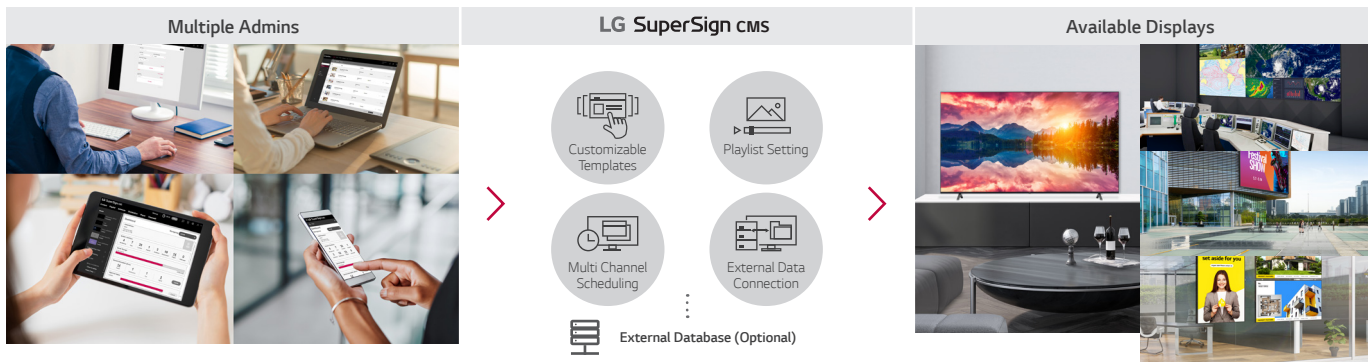

VERSATILE CONTENT MANAGEMENT WITH LG SuperSign CMS

LG SuperSign CMS is integrated management program supporting creation and management of digital media and content deployment, optimized for LG signage. With its simple and intuitive menus and layout options, it enhances content creation, editing, scheduling and distribution. In addition, it supports multiple displays and accounts, is able to be linked to external databases, and allows server access from mobile devices.

* LG SuperSign CMS is sold separately.