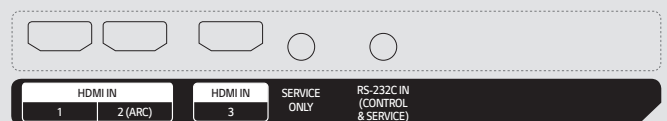

## CONNECTIVITY

86"

Rear

Side

75" / 65" / 55" / 50" / 43"

Rear

Side

\* Jack Panels may differ from the above image, so please contact LG sales team to verify before ordering.