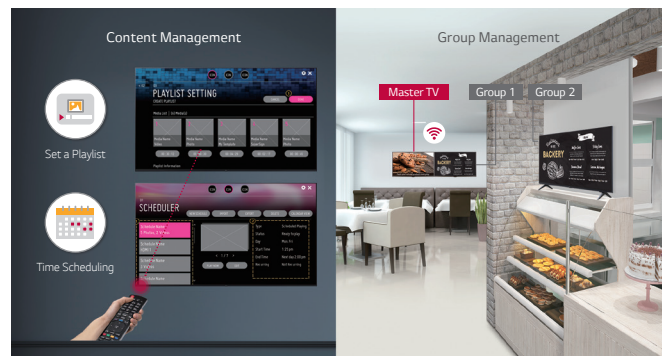

## EMBEDDED CONTENT & GROUP MANAGEMENT

The embedded Content and Group Management System allows you to edit and play content, schedule playlists and groups, and control signage via remote control, mouse and mobile phone without the use of separate PC or software.