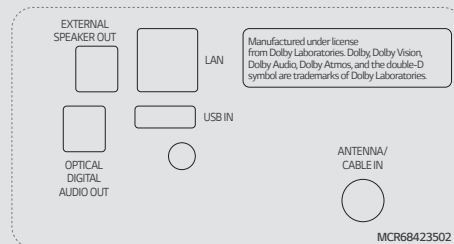

## CONNECTIVITY

86"

Rear

Side

75" / 65" / 55" / 50" / 43"

Rear

Side

\* Jack Panels may differ from the above image, so please contact LG sales team to verify before ordering.